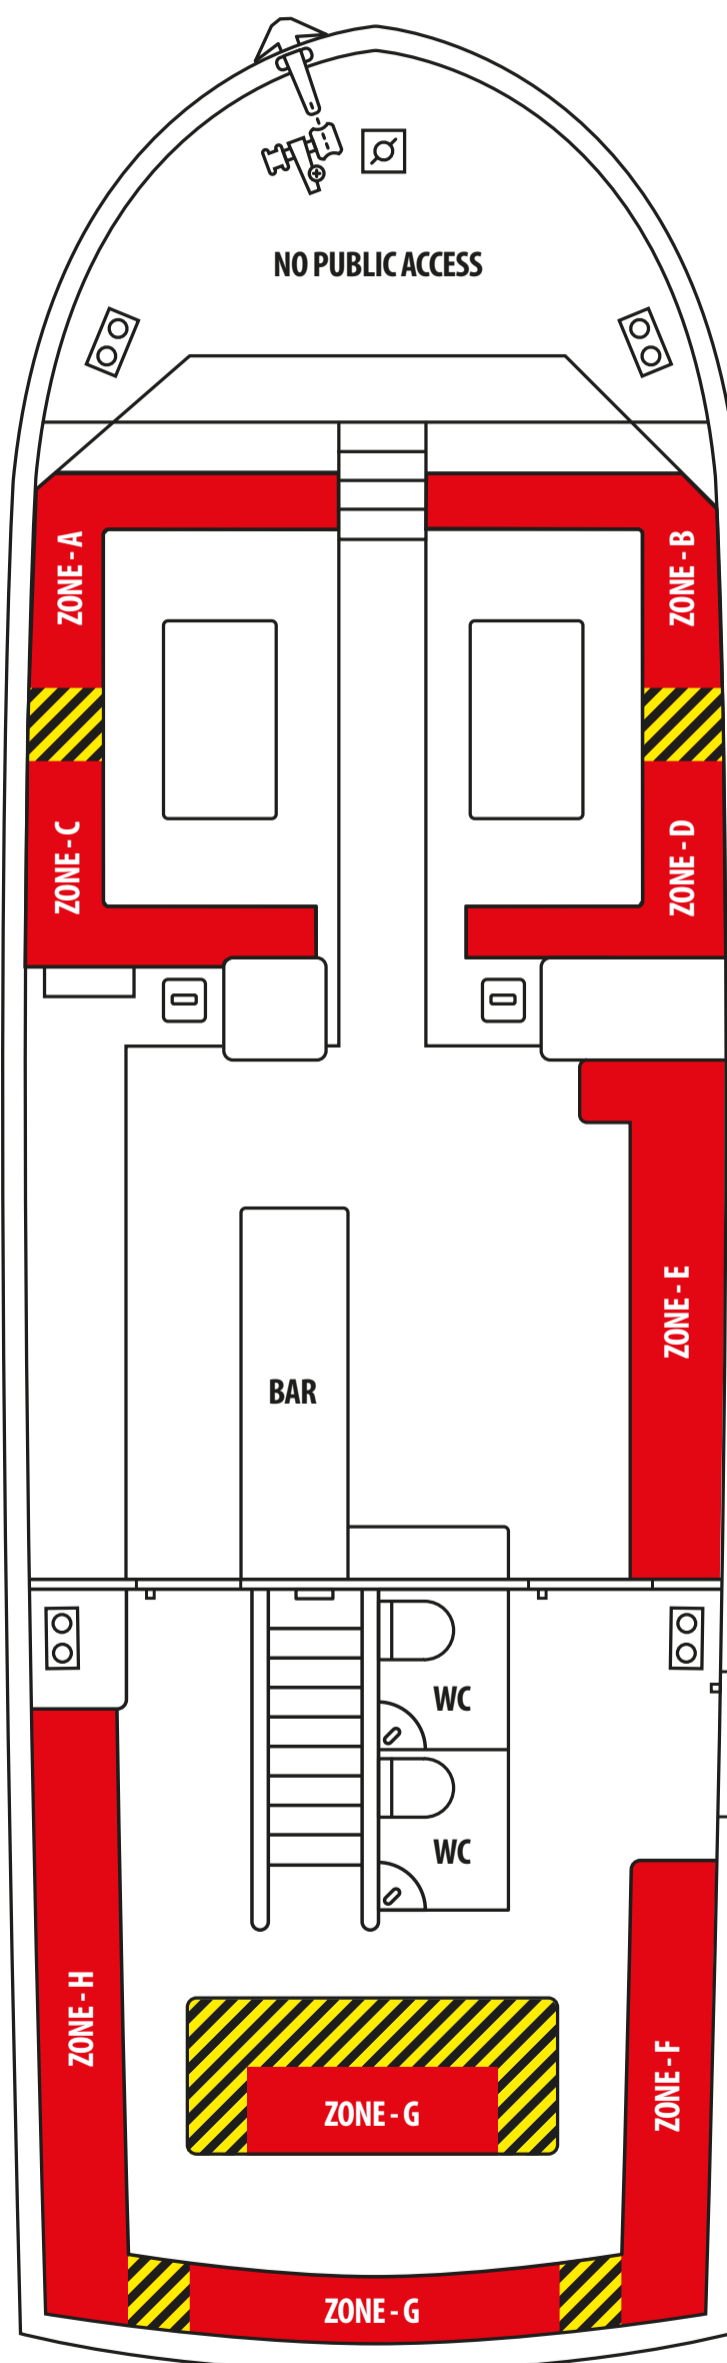

THE JERSEY DUCHESS

UPPER DECK

LOWER DECK

INTERIOR/COVERED ZONES

- ZONE A - 5X PEOPLE - £50
- ZONE B - 5X PEOPLE - £50
- ZONE C - 5X PEOPLE - £50
- ZONE D - 5X PEOPLE - £50
- ZONE E - 6X PEOPLE - £50
- ZONE F - 4X PEOPLE - £60
- ZONE G - 6X PEOPLE - £60
- ZONE H - 6X PEOPLE - £60

EXTERIOR ZONES

- ZONE I - 4X PEOPLE - £75
- ZONE J - 6X PEOPLE - £85
- ZONE K - 4X PEOPLE - £75
- ZONE L - 6X PEOPLE - £75
- ZONE M - 2X PEOPLE - £50
- ZONE N - 6X PEOPLE - £85
- SAFETY ZONES