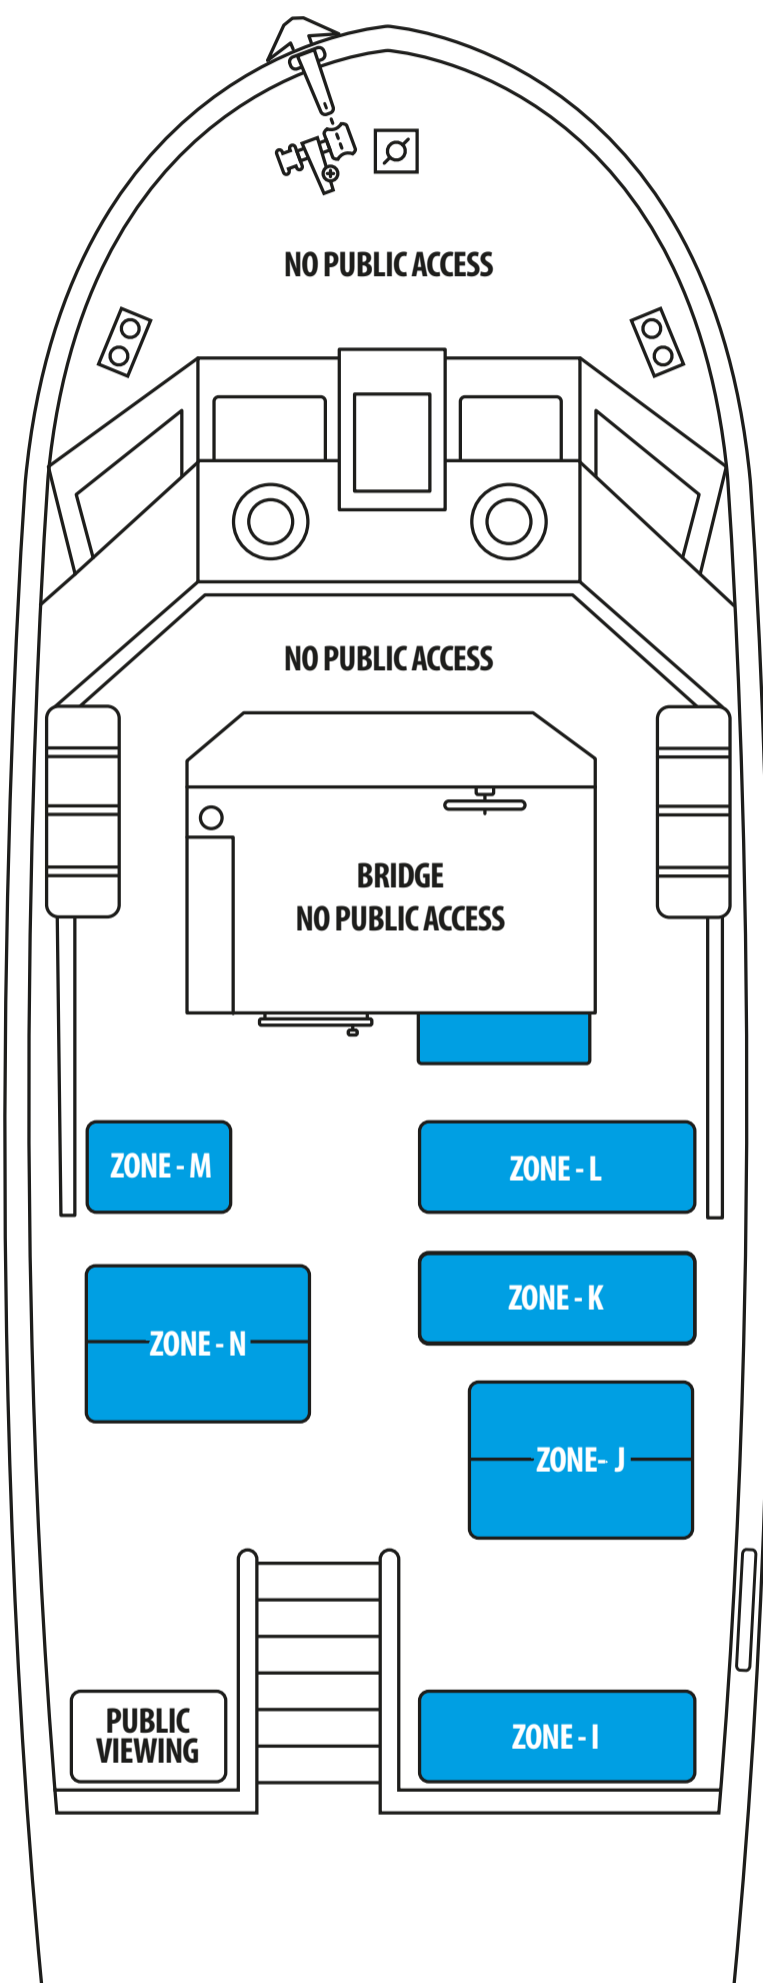

THE JERSEY DUCHESS

UPPER DECK

LOWER DECK

INTERIOR/COVERED ZONES

- ZONE A - 5X PEOPLE - £50
- ZONE B - 5X PEOPLE - £50
- ZONE C - 5X PEOPLE - £50
- ZONE D - 5X PEOPLE - £50
- ZONE E - 6X PEOPLE - £50
- ZONE F - 4X PEOPLE - £60
- ZONE G - 6X PEOPLE - £60
- ZONE H - 6X PEOPLE - £60

EXTERIOR ZONES

- ZONE I - 4X PEOPLE - £75
- ZONE J - 6X PEOPLE - £85
- ZONE K - 4X PEOPLE - £75
- ZONE L - 6X PEOPLE - £75
- ZONE M - 2X PEOPLE - £50
- ZONE N - 6X PEOPLE - £85
- SAFETY ZONES